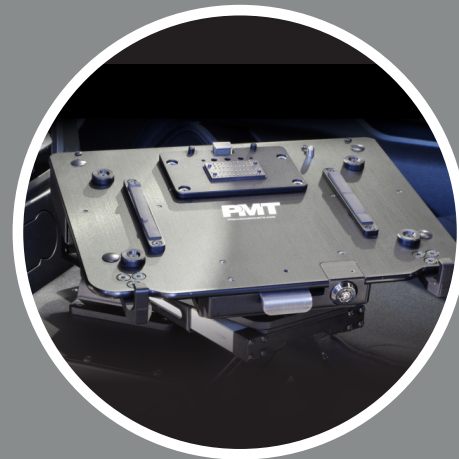

DOCKING STATIONS

FOR YOUR LAPTOP AND TABLET

PMT precision
mounting
technologies

DELL LATITUDE 12-14 RUGGED LAPTOP FRONT PORT VEHICLE DOCK

ITEM NUMBERS:

- AS7.D900.100 Advanced NO RF
- AS7.D900.103 Advanced TRI RF
- AS7.D900.104 No Electronics Cradle

- Compatible with Dell laptop models 5404 / 5414 / 5420 / 5424 / 5430, 7204 / 7214, 7330, 7404 / 7414 / 7424
- Advanced port replication includes: VGA, HDMI, Serial RS232 (x2), Ethernet, USB 3.0 (x3)
- Front facing ports keeps cables within footprint of the dock
- Convenient user access to side-facing status light indicator, USB 2.0 and speaker/mic ports
- Integrated cable management tie rail
- Optional RF for WiFi, GPS, and cellular
- Extreme compact size preserves cabin space and ensures user safety
- CNC machined aluminum construction
- Auto-latching feature for operator safety
- Floating connector design ensures reliable operation
- Convenient, front-located push-to-release latch
- Key lockable for added theft deterrence
- Features OEM Dell electronics
- Available in no-electronics cradle versions
- 3-Year Limited Warranty

CERTIFICATES & TESTING:

- ROHS, FCC, CE
- MIL-STD 810G Shock/Vibration
- SAE J1455 Crash Test
- Cycle Tested – Locking and Docking Mechanism
- Environmental Tested – High/Low Temperature, Humidity

DELL LATITUDE 12-14 RUGGED LAPTOP REAR PORT VEHICLE DOCK