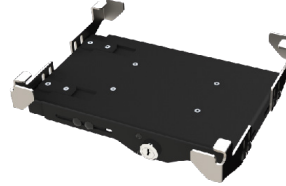

UNIVERSAL TABLET CRADLES

ITEM NUMBERS:

- AS7.U102.100 Standard Cradle
- AS7.U102.101 Standard Cradle with Alternative Clamps
- AS7.U102.300 XL Cradle

- Device dimensions:
  - **AS7.U102.100**
    Width 9.375" to 11.5"
    Depth 6.25" to 8.5"
    Height 0.25" to 1.0"
  - **AS7.U102.101**
    Width: 9.375" to 11.5"
    Depth: 6.25" to 8.5"
    Height: 0.25" to 1.0"
  - **AS7.U102.300**
    Width 12" to 14.125"
    Depth 7.3" to 10.8"
    Height 0.359" to 1.2"
- User adjustable
- Extreme compact size preserves cabin space and ensures user safety
- CNC machined aluminum construction
- Key locking mechanism for increased security
- Limited Lifetime Warranty

CERTIFICATES & TESTING:

- ROHS, FCC, CE
- MIL-STD 810G Shock/Vibration
- SAE J1455 Crash Test
- Cycle Tested – Locking and Docking Mechanism
- Environmental Tested – High/Low Temperature, Humidity