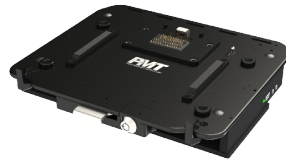

DOCKING STATIONS

FOR YOUR LAPTOP AND TABLET

PMT precision
mounting
technologies

DELL LATITUDE 12-14 RUGGED LAPTOP FRONT PORT VEHICLE DOCK

ITEM NUMBERS:

- AS7.D900.100 Advanced NO RF
- AS7.D900.103 Advanced TRI RF
- AS7.D900.104 No Electronics Cradle

- Compatible with Dell laptop models 5404 / 5414 / 5420 / 5424 / 5430, 7204 / 7214, 7330, 7404 / 7414 / 7424
- Advanced port replication includes: VGA, HDMI, Serial RS232 (x2), Ethernet, USB 3.0 (x3)
- Front facing ports keeps cables within footprint of the dock
- Convenient user access to side-facing status light indicator, USB 2.0 and speaker/mic ports
- Integrated cable management tie rail
- Optional RF for WiFi, GPS, and cellular
- Extreme compact size preserves cabin space and ensures user safety
- CNC machined aluminum construction
- Auto-latching feature for operator safety
- Floating connector design ensures reliable operation
- Convenient, front-located push-to-release latch
- Key lockable for added theft deterrence
- Features OEM Dell electronics
- Available in no-electronics cradle versions
- 3-Year Limited Warranty

CERTIFICATES & TESTING:

- ROHS, FCC, CE
- MIL-STD 810G Shock/Vibration
- SAE J1455 Crash Test
- Cycle Tested – Locking and Docking Mechanism
- Environmental Tested – High/Low Temperature, Humidity

DELL LATITUDE 12-14 RUGGED LAPTOP REAR PORT VEHICLE DOCK

- Compatible with Dell tablet model 7230
- Top-facing I/O ports: USB 3.1 Type-A (2), Ethernet, USB Type-C, Serial RS232, HDMI ('FULL' version only)
- Integrated cable management tie rail
- Optional Quad RF Pass-Through (SMA)
- Extreme compact size preserves cabin space and ensures user safety
- CNC machined aluminum construction
- Auto-latch mechanism ensures tablet is latched when docked
- Simple, one-handed operation
- Key lockable for added theft deterrence
- Allows easy access to the tablet's built-in stylus
- Available in no-electronics cradle version
- Tablet cooling fan ventilation slots
- 3-Year Limited Warranty